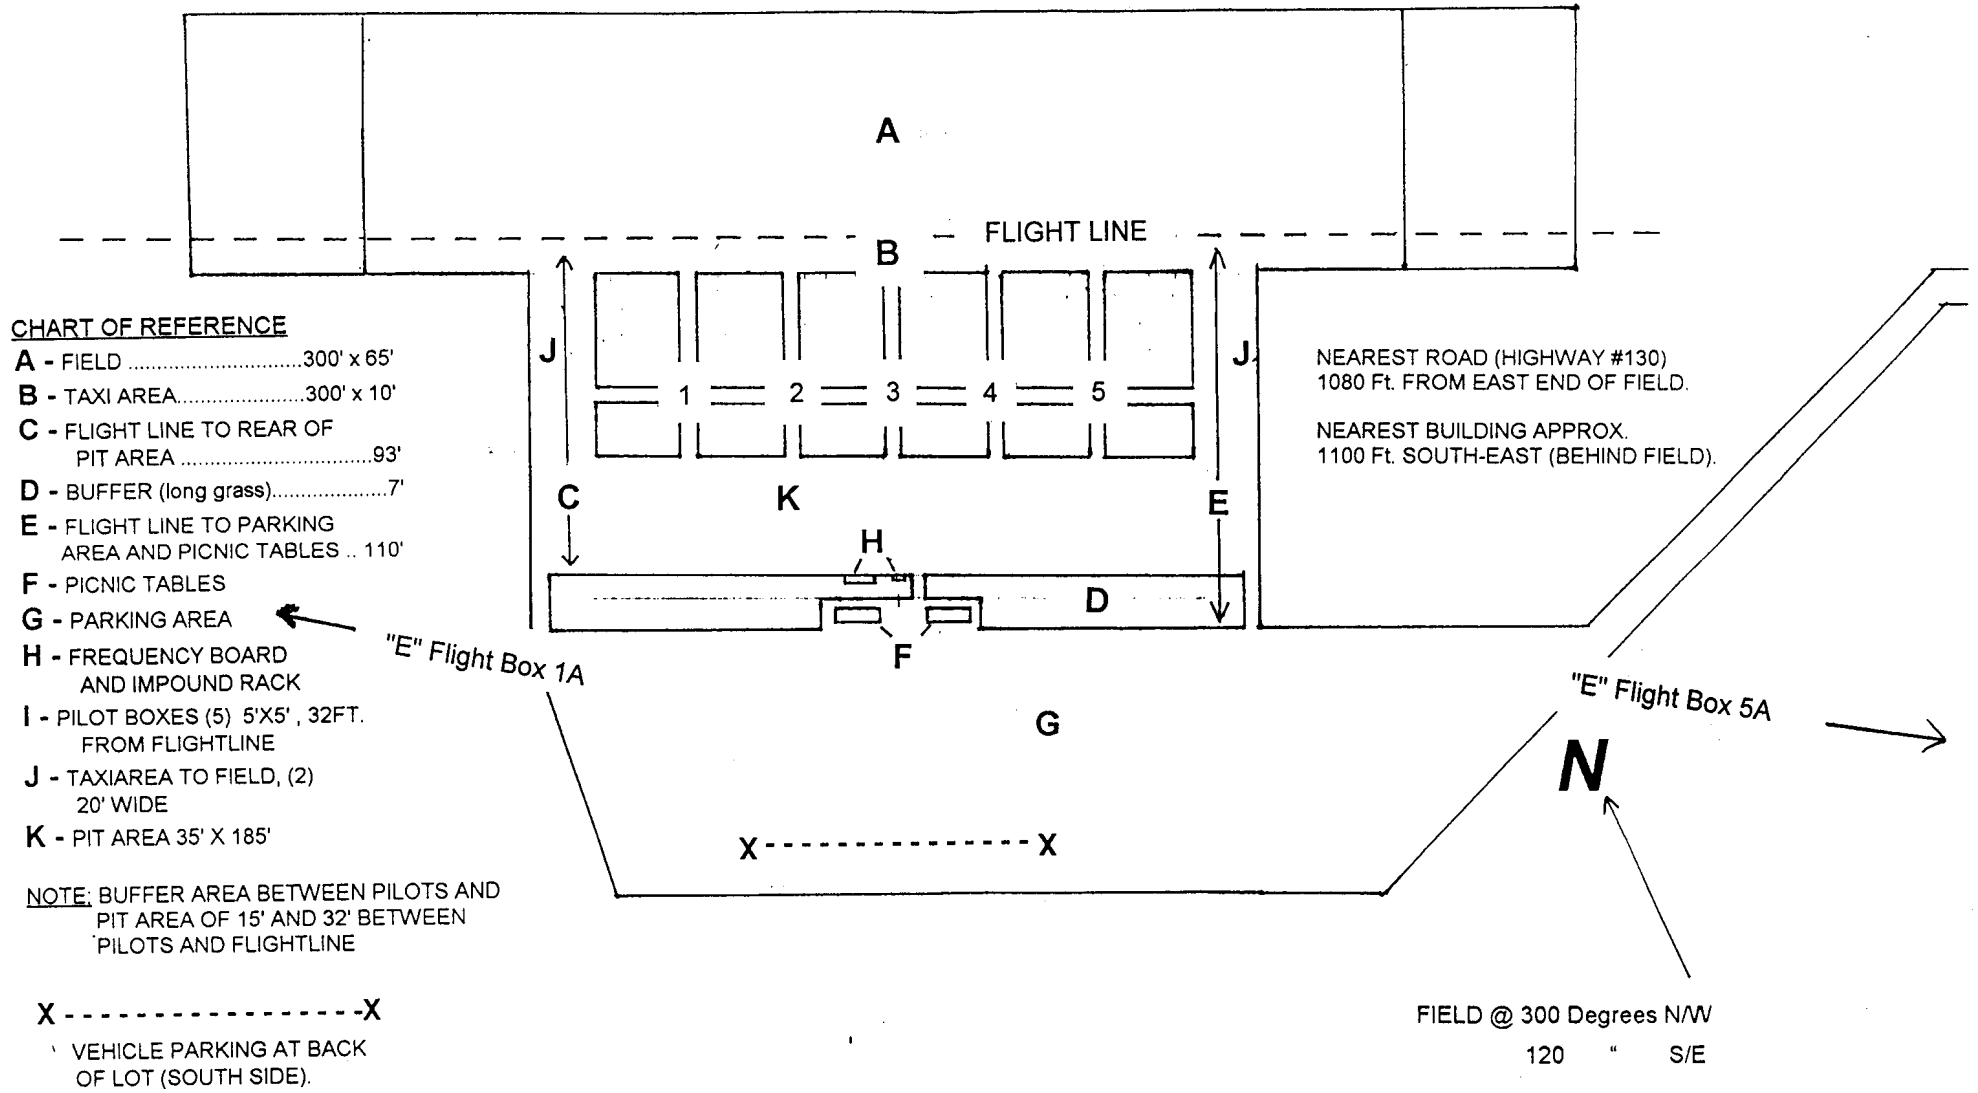

**FLYING FIELD**  
 ---  
**NORTH OF SUPERIOR FLYERS / SAM 110**  
 THUNDER BAY, ONTARIO

FIELD GPS COORDINATES  
 N 48 18 33.48  
 W 89 28 15.27

FIELD ADDRESS  
 RR #3 Thunder Bay  
 Corner of Highway 130 & McCluskey Dr